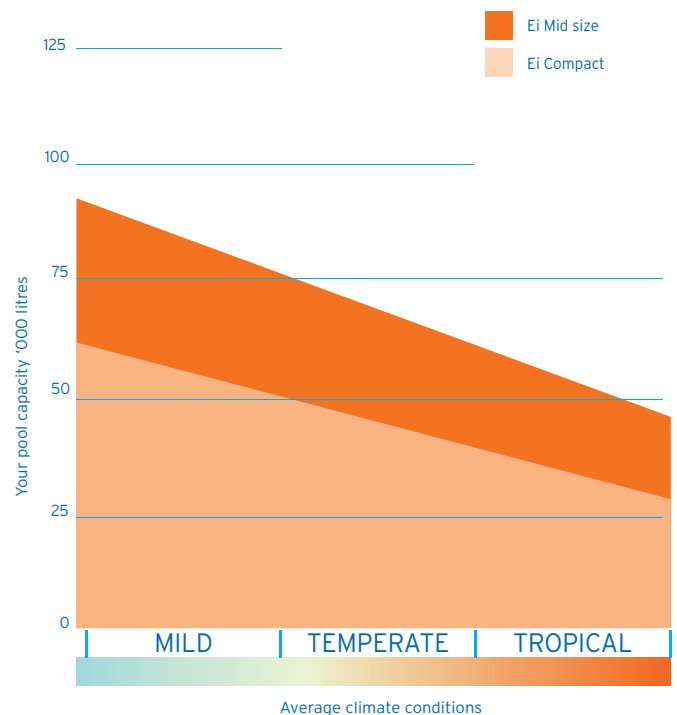

### Easy to Operate

The control panel is very intuitive and easy to follow. Set the clock, add in the times you want your Ei to operate throughout the day. Then simply set the output to suit your pool and climate. If there are any problems the control panel is equipped with LED's to alert you.

### Easy to Maintain

The process of saltwater chlorination is a fascinating and complex subject (too complex to discuss here) but let's just say that you need some really clever and well constructed materials to make it all work,

Ei comes in 2 sizes, compact and mid size, use this graph to see which size you will need to suit your pool in your climate.