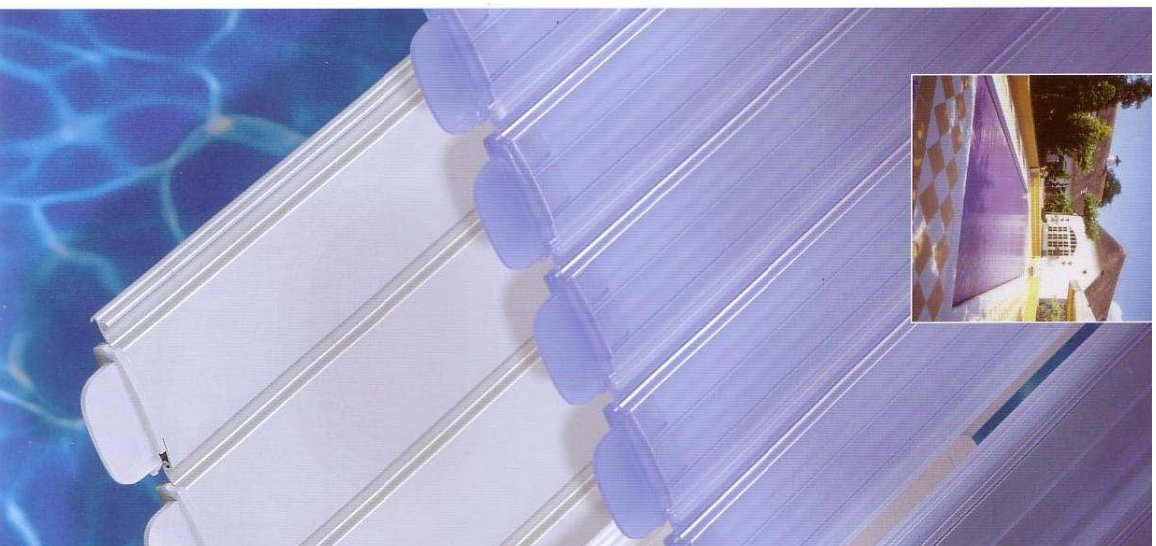

Quality on top

you can use the sunlight to directly heat the water in your pool. This represents a double energy saving. All versions are made from hard PVC, a high-quality, strong plastic resistant to all weather influences and with a long life. The ultrasonically welded end caps are made in the same colour as the slats and guarantee an absolutely watertight seal.

STARLINE. RELAXING LUXURY

STARLINE
R O L D E C K