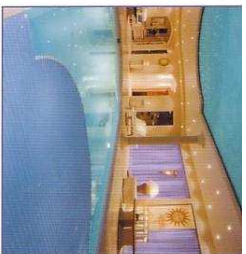

Starline Roldeck is available in a range of versions and colours. While solid laminated slats block out light and counter the growth of algae, transparent slats in combination with underwater lighting make for a spectacular sight. For this reason, transparent laminated slats are particularly suitable for indoor pools. For outdoor pools a special 'solar' edition is available. With the laminated solar slats,

Quality on top

you can use the sunlight to directly heat the water in your pool. This represents a double energy saving. All versions are made from hard PVC, a high-quality, strong plastic resistant to all weather influences and with a long life. The ultrasonically welded end caps are made in the same colour as the slats and guarantee an absolutely watertight seal.

STARLINE. RELAXING LUXURY

STARLINE
R O L D E C K