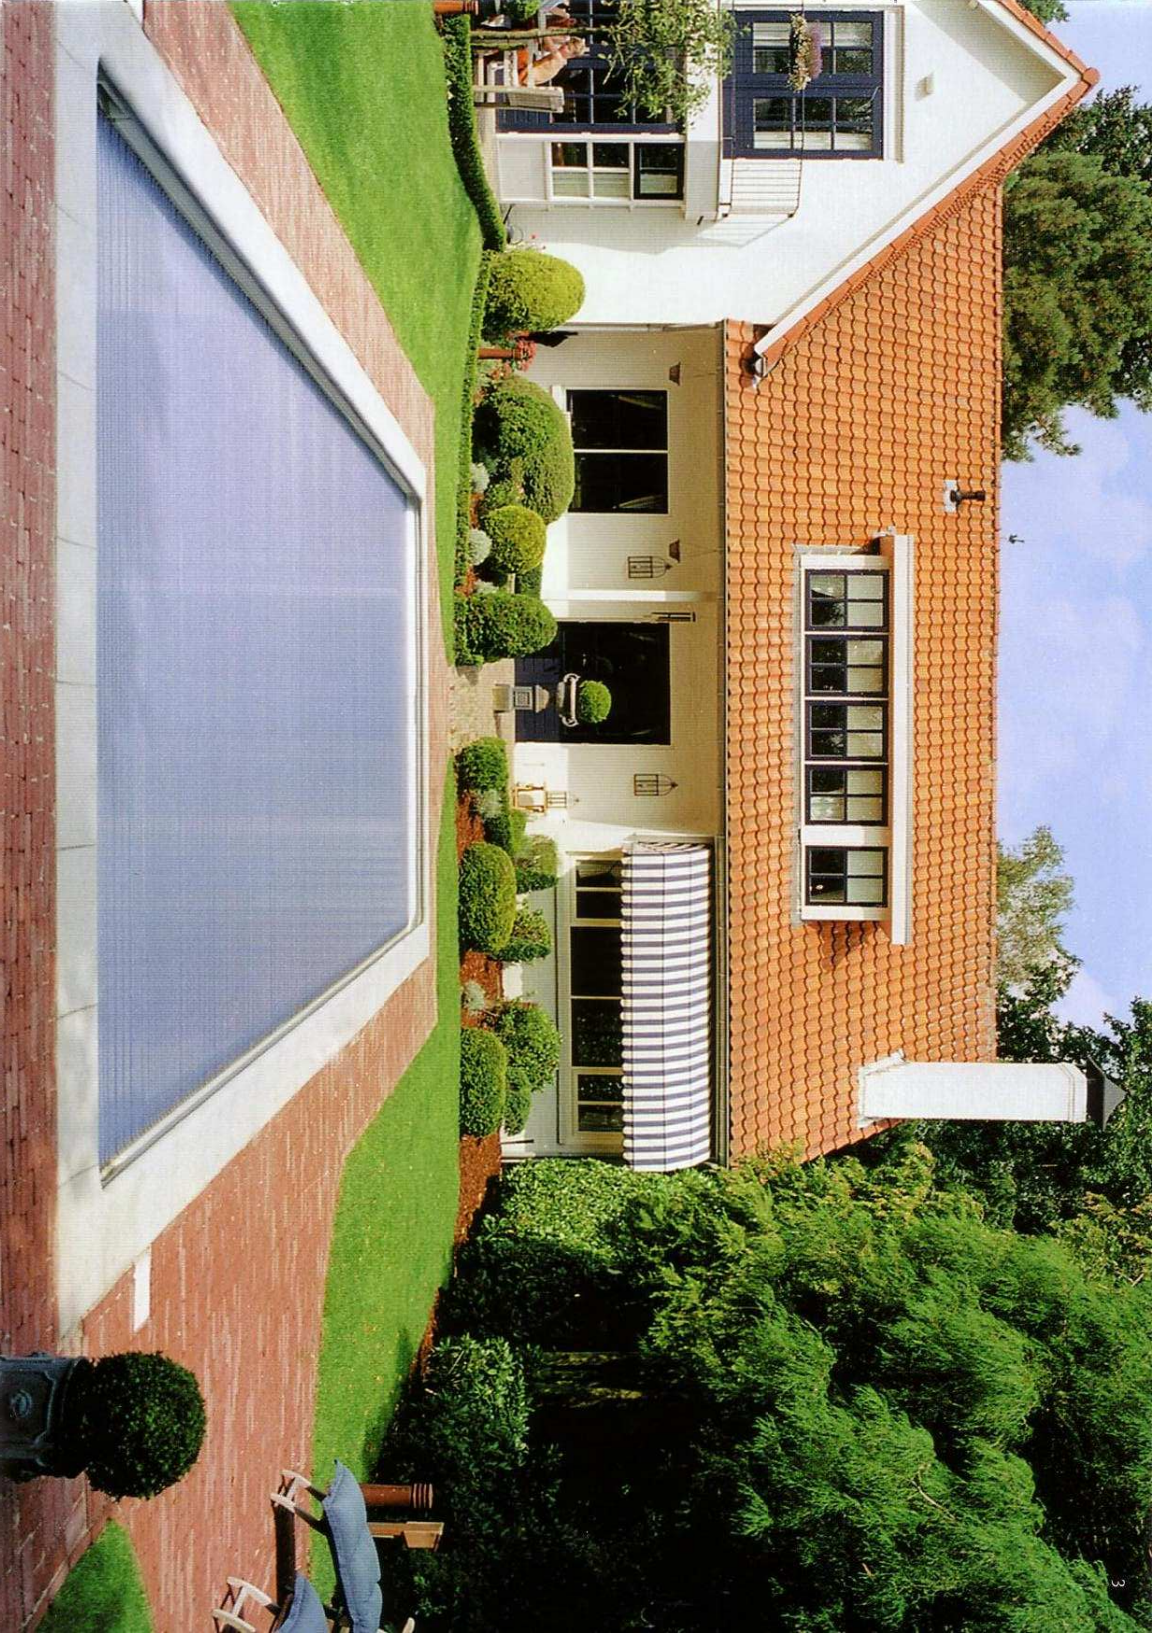

*Starline Roldeck,
a better pool cover, automatically.*

STARLINE
R O L D E C K

A good pool cover is the essential finishing touch to your pool. What's more, it can save you up to 70% of the energy cost, your pool water stays clean and the pool is made safer for children and pets. The Starline Roldeck offers you more

The most attractive, safest pool cover

than convenience and durability. This cover is by far the most attractive solution for the protection of your swimming pool. The streamlined design of the floating slats adds to the aesthetic value of your pool. Starline Roldeck offers you several options that have at least one thing in common: Starline's unrivalled quality.

STARLINE. RELAXING LUXURY

STARLINE
R O L D E C K

With some other laminated covers, a hood protrudes visibly above the patio and forms an unsightly obstacle.

Starline Roldeck can be completely hidden away below the patio.

The Starline Roldeck consists of a system of floating laminated slats rolled around a stainless steel axle. Opening and closing the cover is automatic and silent. The drive and rolling mechanism are completely integrated into the swimming pool, and hidden from view. Sophisticated technology and a special