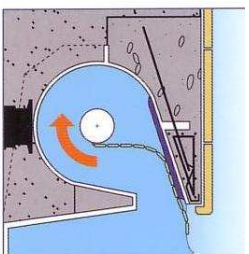

The Starline Roldeck consists of a system of floating laminated slats rolled around a stainless steel axle. Opening and closing the cover is automatic and silent. The drive and rolling mechanism are completely integrated into the swimming pool, and hidden from view. Sophisticated technology and a special

Invisible mechanism

recess in the swimming pool make it possible to install the Starline Roldeck completely below the water level. The many options available make the Starline Roldeck particularly attractive for swimming pools of all types and dimensions.