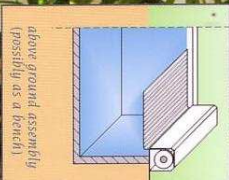

STARLINE. RELAXING LUXURY

STARLINE
R O L D E C K

The Starline Roldeck is a unique system that can be used with swimming pools of virtually any shape or dimensions. Indoor or outdoor, large or small, there are

One system, many possibilities

hardly any limitations. Your Roldeck is produced to fit your pool like a glove, using modern computer technology. Whether you have a polyester liner or tiled pool, a Starline Roldeck is the ideal swimming pool cover. The Starline Roldeck can be installed in various ways. The illustrations above show some of the possibilities - from left to right: