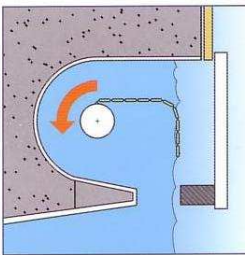

With some other laminated covers, a hood protrudes visibly above the patio and forms an unsightly obstacle.