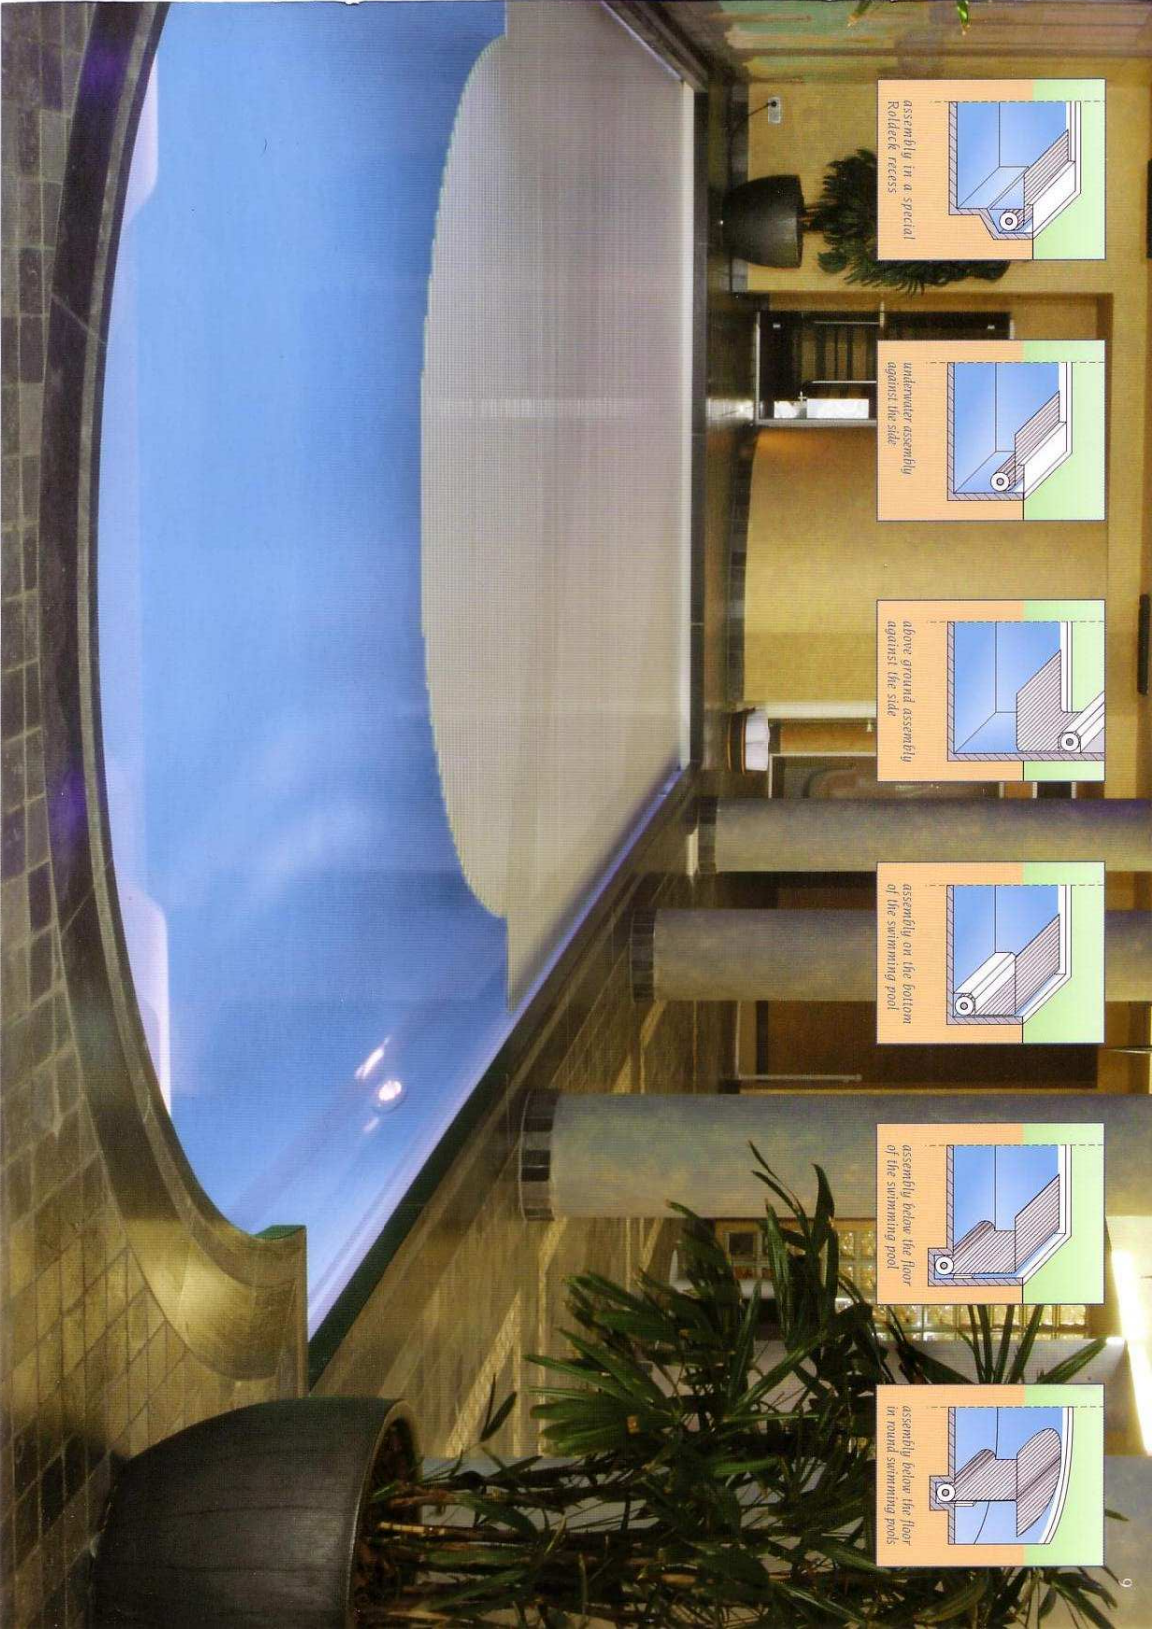

Invisible mechanism

recess in the swimming pool make it possible to install the Starline Roldeck completely below the water level. The many options available make the Starline Roldeck particularly attractive for swimming pools of all types and dimensions.

STARLINE. RELAXING LUXURY

STARLINE
R O L D E C K

The Starline Roldeck is a unique system that can be used with swimming pools of virtually any shape or dimensions. Indoor or outdoor, large or small, there are

One system, many possibilities

hardly any limitations. Your Roldeck is produced to fit your pool like a glove, using modern computer technology. Whether you have a polyester liner or tiled pool, a Starline Roldeck is the ideal swimming pool cover. The Starline Roldeck can be installed in various ways. The illustrations above show some of the possibilities - from left to right:

STARLINE, RELAXING LUXURY

STARLINE
R O L D E C K

Starline Roldeck is available in a range of versions and colours. While solid laminated slats block out light and counter the growth of algae, transparent slats in combination with underwater lighting make for a spectacular sight. For this reason, transparent laminated slats are particularly suitable for indoor pools. For outdoor pools a special 'solar' edition is available. With the laminated solar slats,